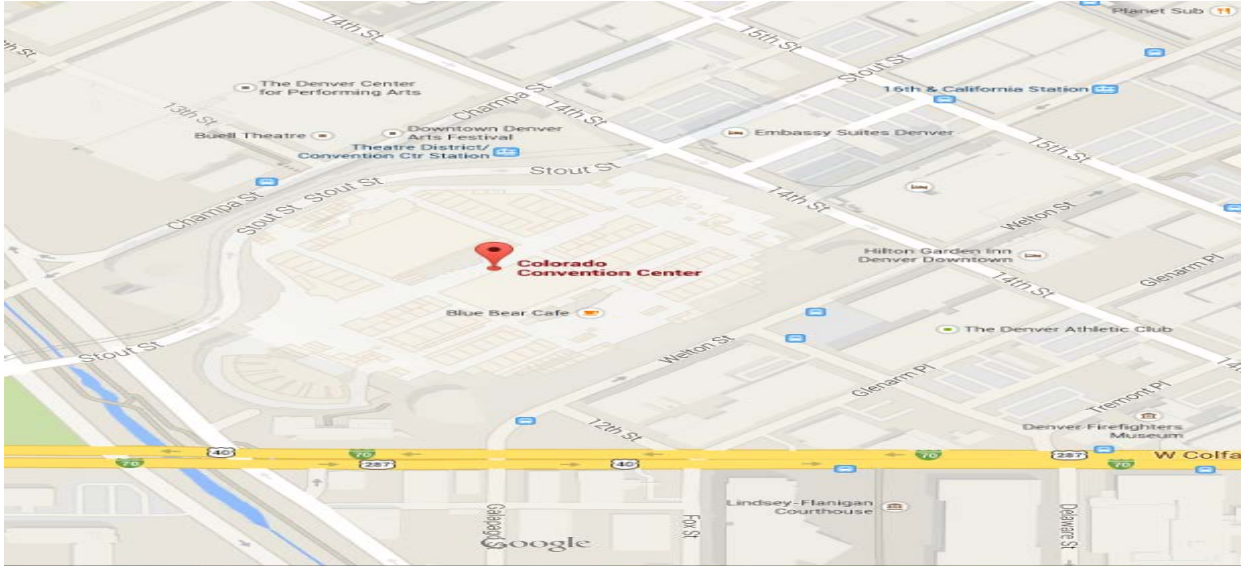

## Directions:

### Security Base Check In – Mandatory

700 14<sup>th</sup> Street  
Denver, CO 80202

Take I-25 toward downtown Denver to the Speer Blvd Exit. Exit onto Speer Blvd (Exit 212) and head south. Follow Speer to Colfax Avenue. Turn left onto Colfax Ave heading east. At Welton St turn left. The Colorado Convention Center (CCC) is located on the left side of Welton St. Parking is available at parking meters, pay lots, etc.

## Crew Room/Area Directions

After checking in with Security located near 12<sup>th</sup> St & Welton St, and buzzed into the CCC walk down the Operations corridor after exiting the double doors turn left. Walk through the 600's cross corridor to the Grand concourse turn left and walk to the Bellco Theatre elevator. Once there take the elevator down to the Stage Level (SL), then turn right around the corner and in the left corner you will sign in with Cody Doss the Bellco Theatre House Lead.