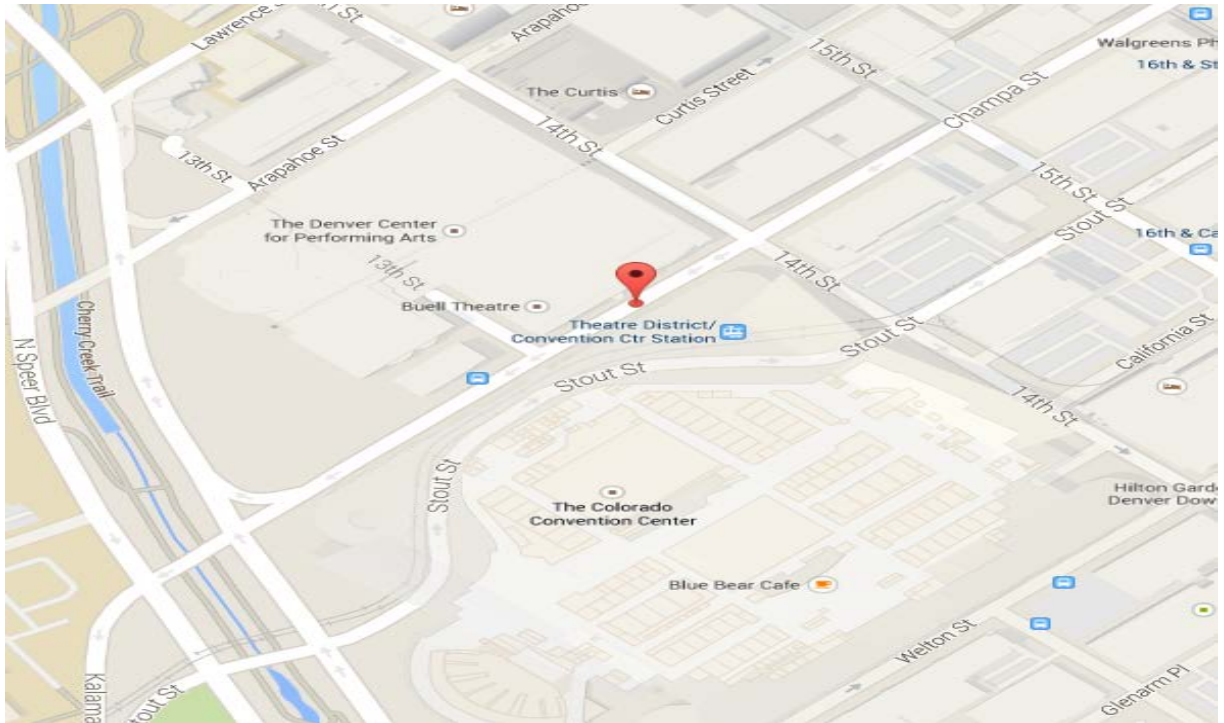

Boettcher Concert Hall

Directions:

Security Base Check In - Mandatory

1345 Champa Street
Denver, CO 80204

Take I-25 toward downtown Denver to the Speer Blvd Exit. Exit onto Speer Blvd (Exit 212) and head south. Follow Speer for approximately one mile to Arapahoe Street. Turn left onto Arapahoe St. Parking is available at parking meters, pay lots, etc.

Crew Area/Room Directions:

After checking in with Base located at 1345 Champa Street, the entrance to Boettcher is off of the corner of Champa Street & 13th Street. Go up the stairs on right before the loading dock. Once in the building take a left and walk up the hall the crew area/room is at the end.

Crew Area/Room Location