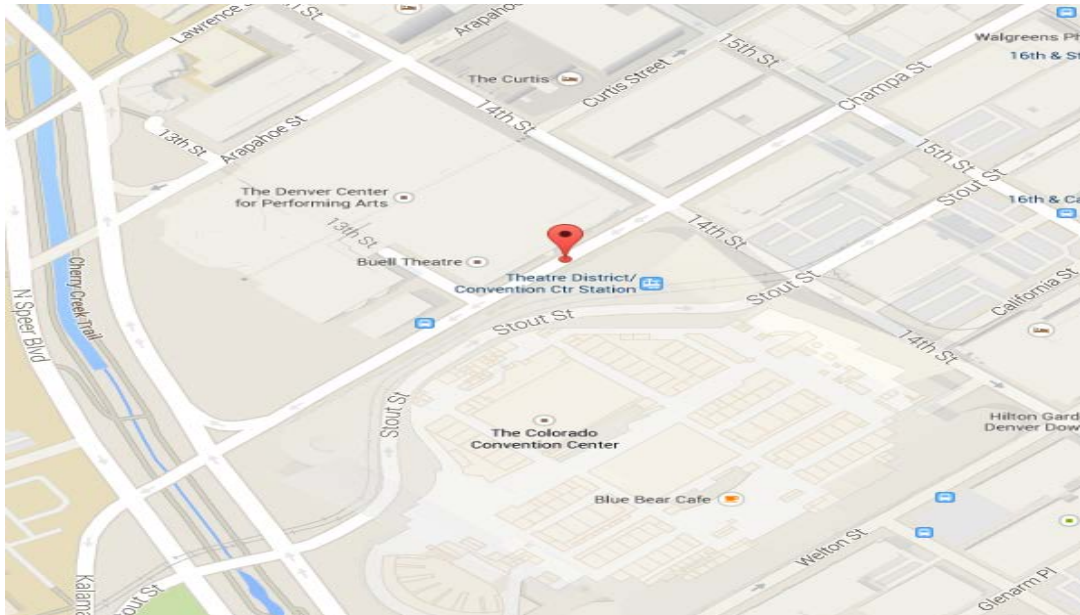

## Directions:

### Security Base Check In - Mandatory

1345 Champa Street  
Denver, CO 80204

Take I-25 toward downtown Denver to the Speer Blvd Exit. Exit onto Speer Blvd (Exit 212) and head south. Follow Speer for approximately one mile to Arapahoe Street. Turn left on Arapahoe St. Parking is available at parking meters, pay lots, etc.

### Crew Room/Area Location