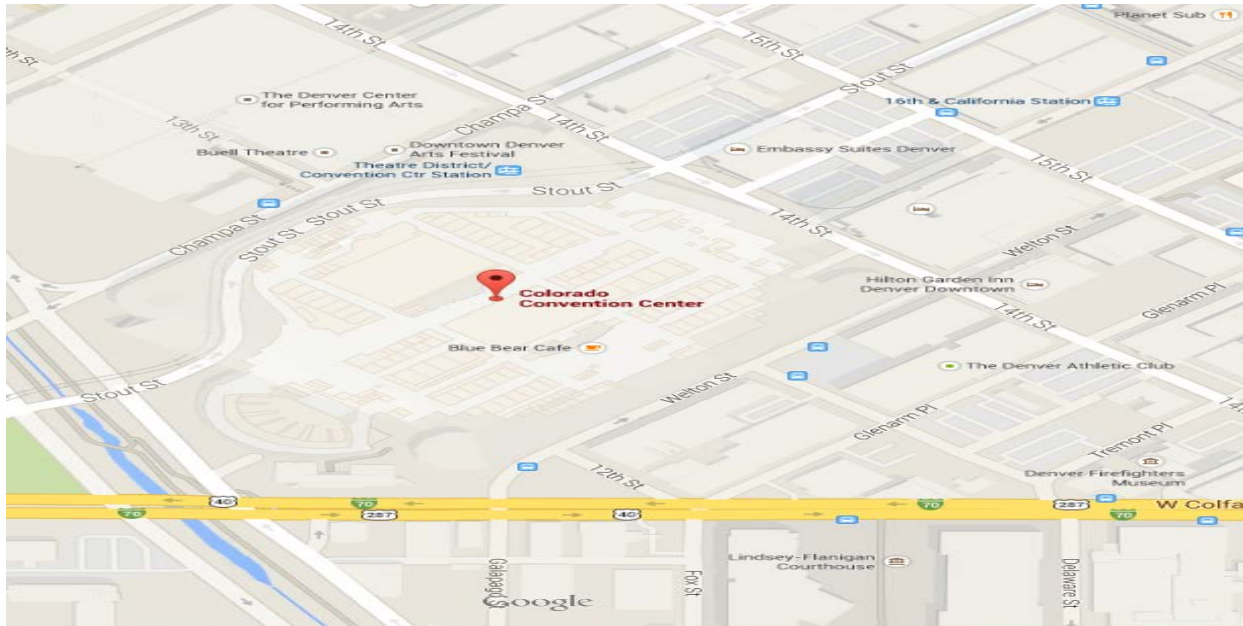

Colorado Convention Center (CCC)

Directions:

Security Base Check In – Mandatory

700 14th Street
Denver, CO 80202

Take I-25 toward downtown Denver to the Speer Blvd Exit. Exit onto Speer Blvd (Exit 212) and head south. Follow Speer to Colfax Avenue. Turn left onto Colfax Ave heading east. At Welton St turn left. The CCC is located on the left side of Welton St. Parking is available at parking meters, pay lots, etc.

Crew Room/Area Directions

After checking in with Security located near 12th St & Welton St, and buzzed into the CCC walk down the Operations corridor and check in with Dave Clow Technical Services Supervisor located in the 6th office on the right side of the corridor.

Crew Room/Area Location