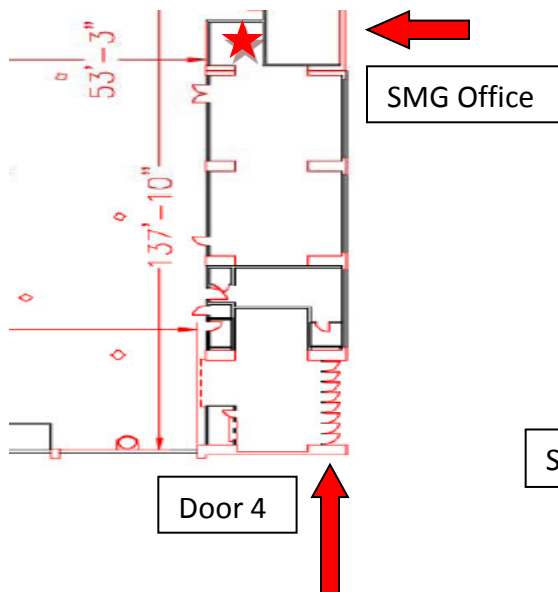

Denver Coliseum

Directions:

4600 Humboldt Street
 Denver, CO 80216

Take I-25 N to Exit 214A for I-70 keep right at fork, follow signs for I-70 East toward Limon and Exit 275B for Brighton Blvd. keep right merge onto Brighton Blvd. Turn right onto 44th ave then follow under overpass.

Crew Room/Parking Directions:

Crew Room/Office Location:

Enter through double doors via the Stagehand Lot. Veer to the right and head back to the door labeled “Authorized Personnel Only”.

Parking:

Parking is located on the north side of the building by door one (1). Certain events will require staff to park in the stage hand lot.

Stagehand Lot