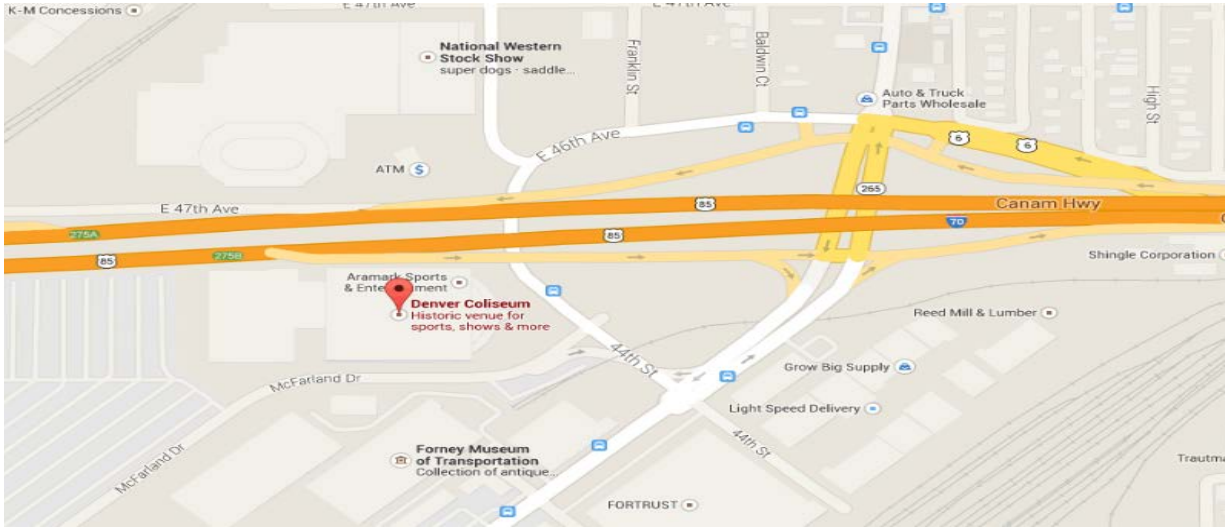

Denver Coliseum

Directions:

4600 Humboldt Street
 Denver, CO 80216

Take I-25 N to Exit 214A for I-70 keep right at fork, follow signs for I-70 East toward Limon and Exit 275B for Brighton Blvd. keep right merge onto Brighton Blvd. Turn right onto 44th ave then follow under overpass.

Crew Room/Parking Directions:

Crew Room/Office Location:

Enter through double doors via the Stagehand Lot. Veer to the right and head back to the door labeled “Authorized Personnel Only”.

Parking:

Parking is located on the north side of the building by door one (1). Certain events will require staff to park in the stage hand lot.

Stagehand Lot