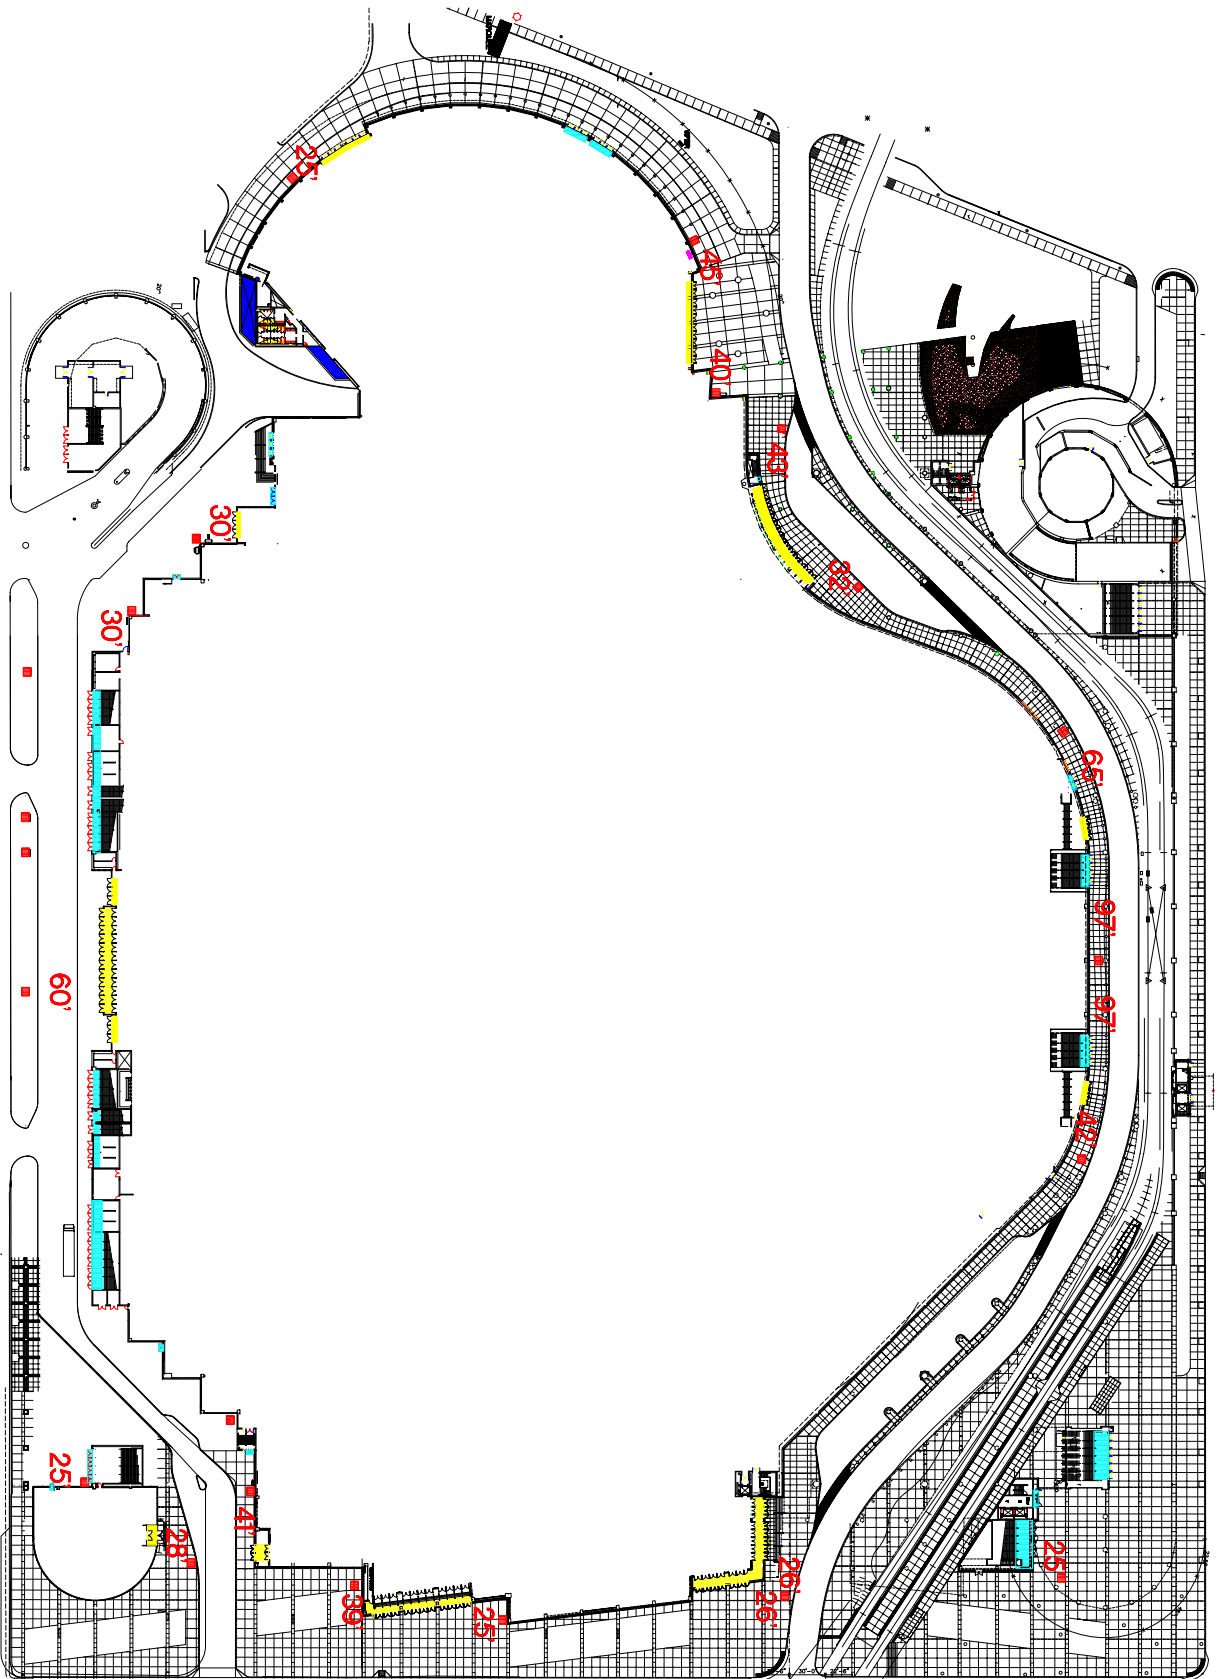

COLORADO CONVENTION CENTER
EXHIBIT LEVEL SMOKING AREAS

SCALE

- SMOKING AREAS
- ENTRY DOORS
- EXIT DOORS
- AIR INTAKES

COLORADO CONVENTION CENTER
STREET LEVEL SMOKING AREAS

- SCALE
0 20 40
- SMOKING AREAS
 - ENTRY DOORS
 - EXIT DOORS
 - AIR INTAKES

COLORADO CONVENTION CENTER
LOWER LEVEL SMOKING AREAS