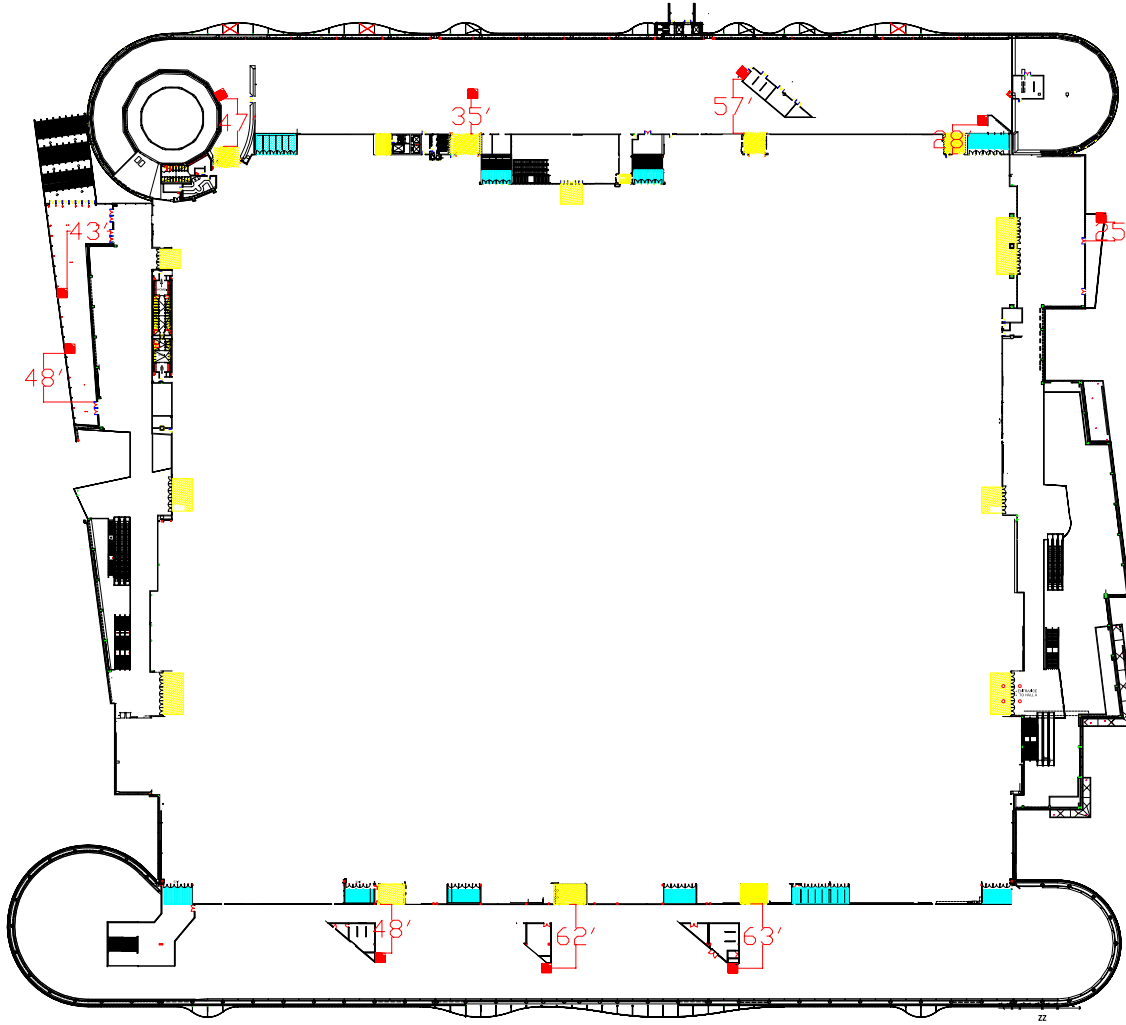

COLORADO CONVENTION CENTER
EXHIBIT LEVEL SMOKING AREAS

SCALE

- SMOKING AREAS
- ENTRY DOORS
- EXIT DOORS
- AIR INTAKES

COLORADO CONVENTION CENTER
STREET LEVEL SMOKING AREAS

- SCALE
0 20 40
- SMOKING AREAS
 - ENTRY DOORS
 - EXIT DOORS
 - AIR INTAKES

COLORADO CONVENTION CENTER
LOWER LEVEL SMOKING AREAS