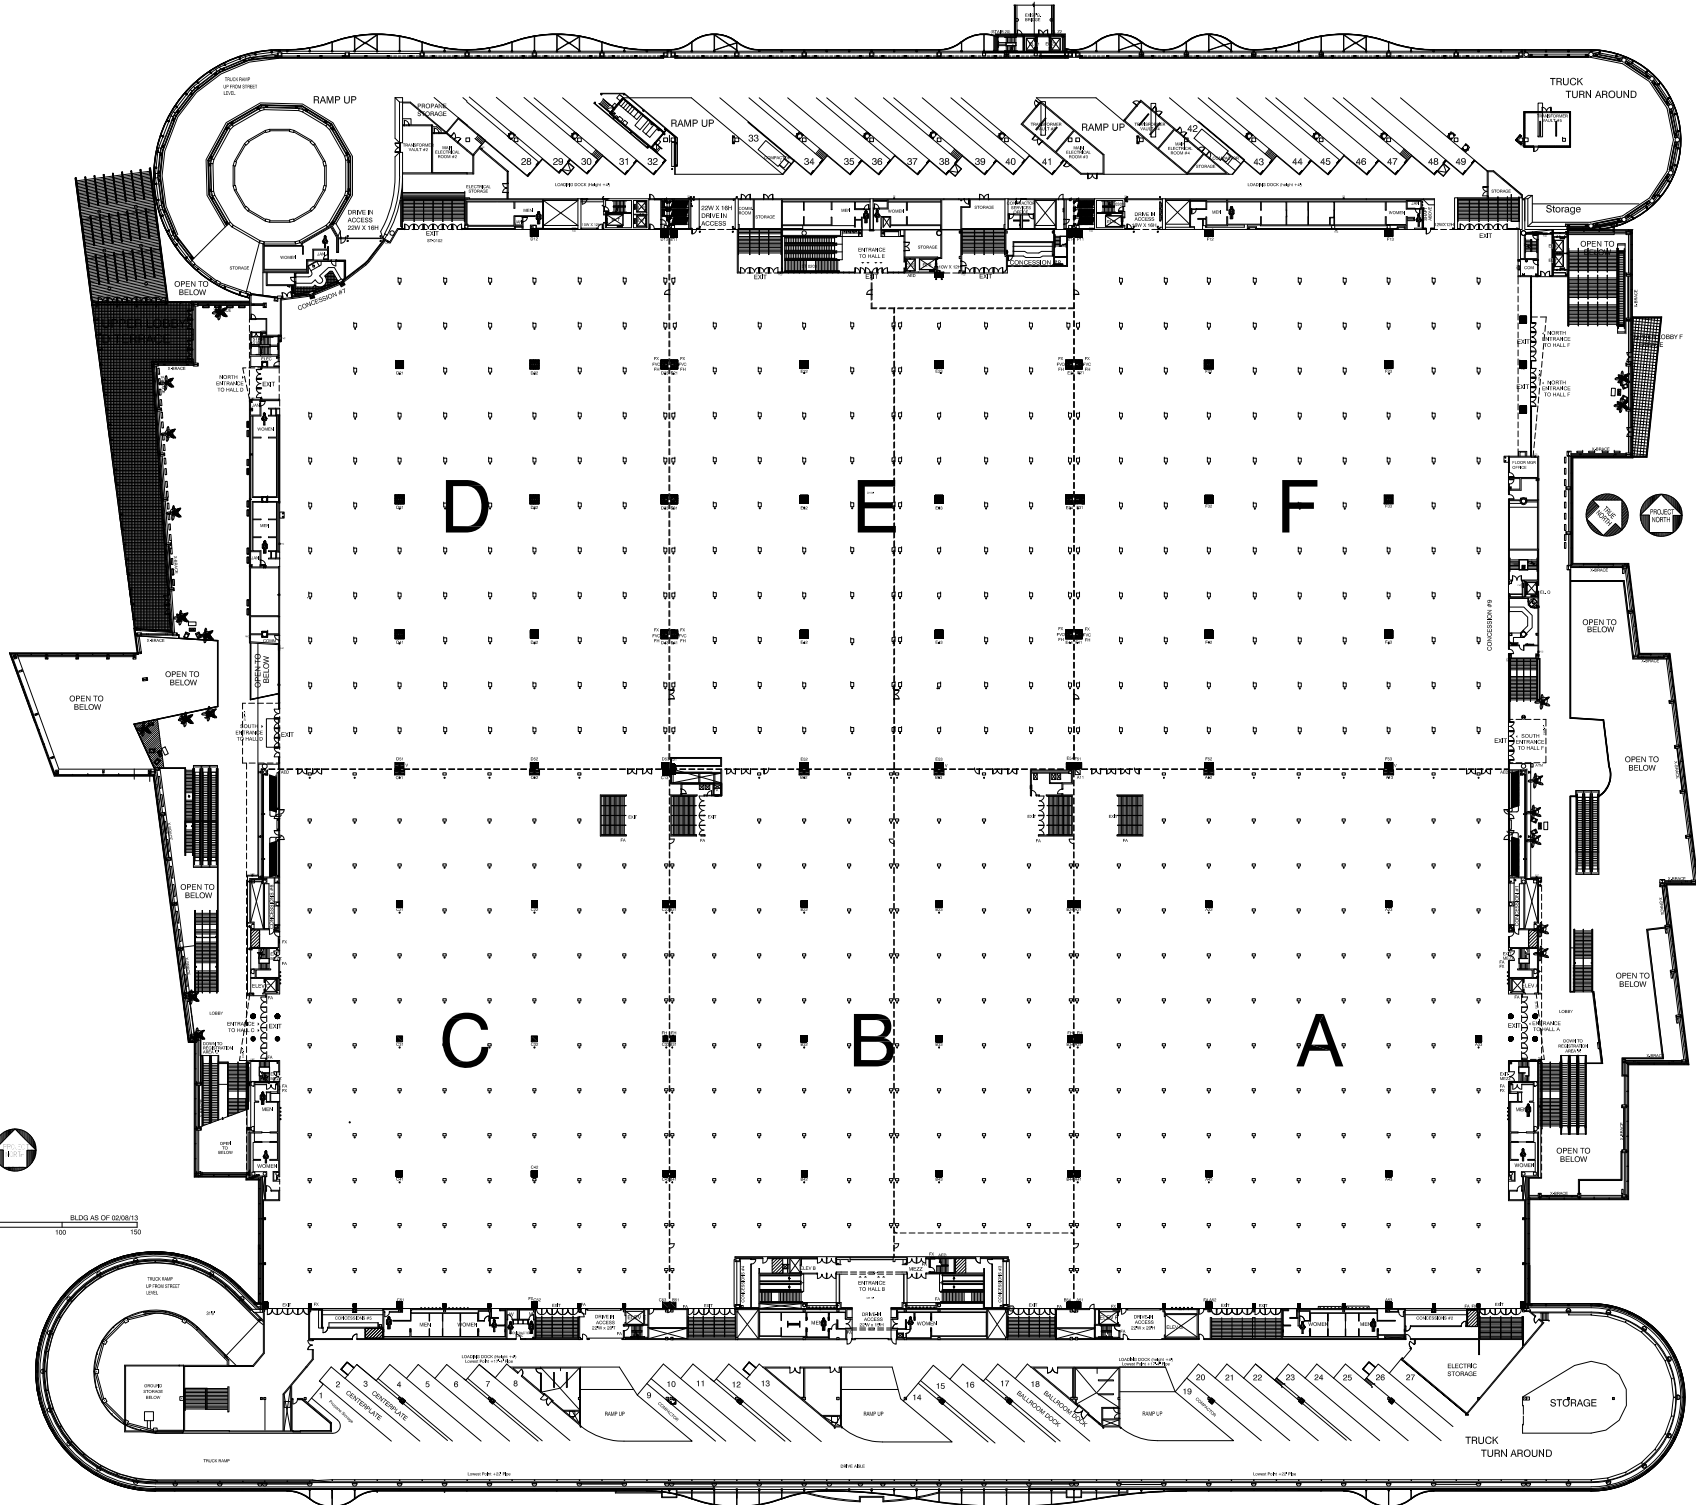

COLORADO CONVENTION CENTER
UPPER LEVEL - EXHIBIT HALL

SCALE IN FEET BLDG AS OF 02/08/13
0 10 20 30 40 50 100 150