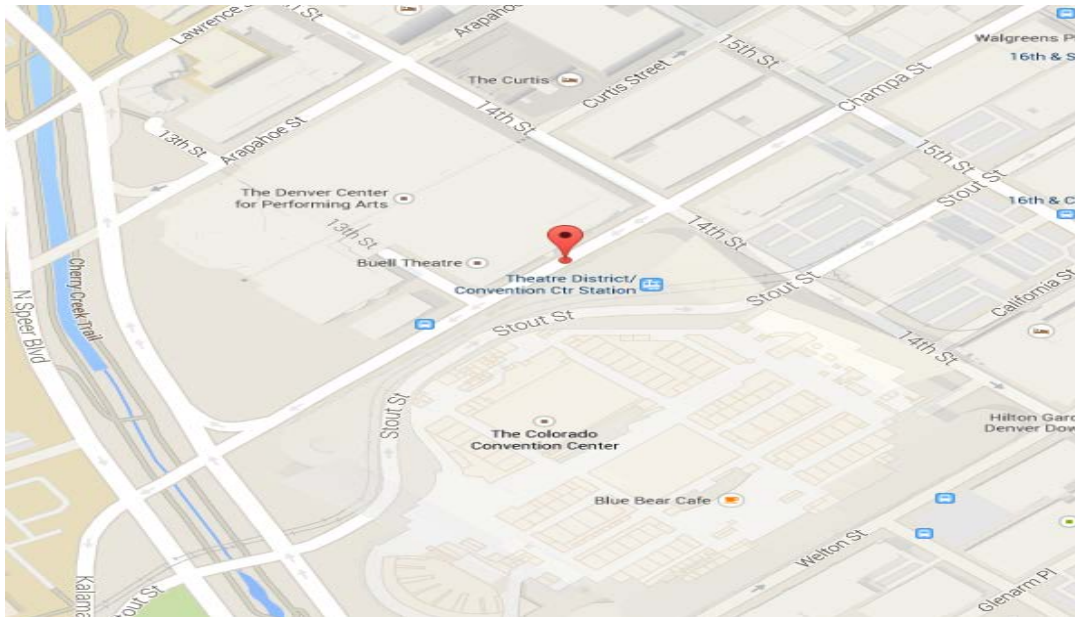

Ellie Caulkins Opera House

Directions:

Security Base Check In - Mandatory

1345 Champa Street
Denver, CO 80204

Take I-25 toward downtown Denver to the Speer Blvd Exit. Exit onto Speer Blvd (Exit 212) and head south. Follow Speer for approximately one mile to Arapahoe Street. Turn left on Arapahoe St. Parking is available at parking meters, pay lots, etc.

Crew Room/Area Directions:

After checking in with Base located at 1345 Champa Street, go through the double doors and take the elevator down to the Stage Level (“S” button). When exiting the elevator turn left, follow the hallway and take the first available right (after the vending machines). Follow the ramp down and through the door now you have entered the Ellie Caulkins Opera House. Turn left and then take an immediate right and follow the hall down to the Crew Room/Area.

Crew Area/Room Location